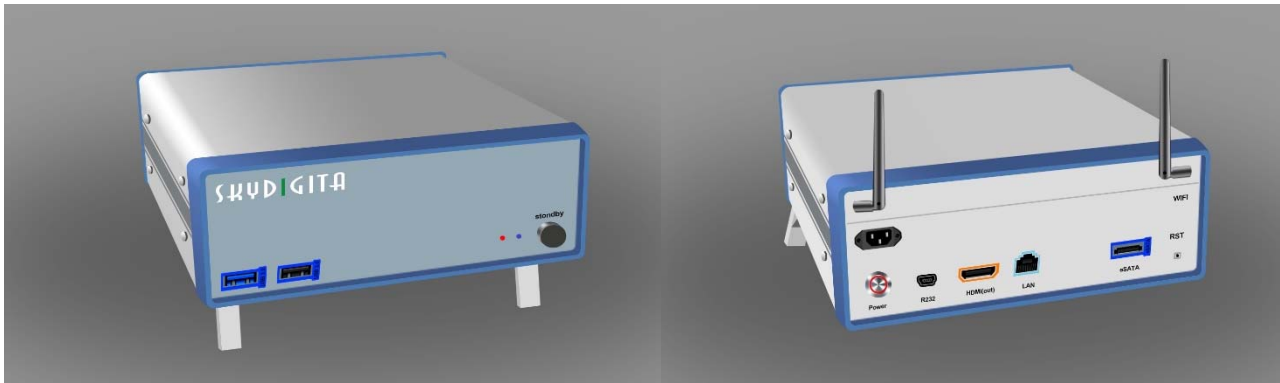

4K Ultra High Definition (UHD) Pattern Generator SDG-3220 series

Overview

SDG-3220 series is the low cost and high performance 4K UHD Pattern Generator. It is designed to generate multiple 4K Test Patterns for UHD TV. The system can also play out 4K UHD Movies through HDMI output port. The user friendly software interface ease the operation of multiple functions.

SDG-3220 provide ideal Video & Audio signal source for: UHD TV receiver Design, UHD Broadcasting system, LCD TV /LED TV / DTV Module Manufacturing and QC Verification.

Features

- Low cost and high performance
- Support up to H.264@30P, HEVC@30P, 10-bit, 4:2:0
- 12-bit, 4:2:2, HEVC@50/60P mode supported for SDG-3220Pro
- Support HDMI 1.4 video & audio output , HDMI2.0 with HDCP2.2 for SDG-3220Pro
- WiFi access as an option: 802.11a/g/b/n
- Remote control through RS232 interface
- Friendly software GUI & OSD
- 4K UHD Movie file play-out without reducing the resolution
- Maximum resolution supported 3840 x 2160 (4Kx2K)
- Built in SSD 128G & 4K UHD Test Pattern (Color Bar /1K Tone, Ramp, Burst.....)
- Flexibility to import file
- USB3.0 x1, USB2.0 x1
- 3D TV supported and compliant to H.264 MVC standard

- DLNA compliant
- Extra eSATA interfaces for SDG-3220Pro

1080P HD

x 4 =

4K UHD

Specification:

Digital A/V Output	HDMI 1.4 1-CH
	HDMI 2.0 1-CH (*for SDG-3220Pro)
File Play-out	Built in 4K Test Pattern / Audio Test Function
	4K UHD Movie, pre-loaded or imported from external disk/drive
Real Time Decoding	GigE IP stream input, UDP/RTP/RTSP/HLS
Control	Infrared Remote Control, RS232 command line
HD / 4K Resolution adjustable	720P50,720P60 1080P24,1080P25 1080P30,1080P50,1080P60 4KP24,4KP25,4KP30 4KP50/60(*for SDG-3220Pro)
File Storage Space	SSD 128 GB
Wired Network Connection	1000Mbps RJ-45 Connector
USB Port	1x USB3.0, 1x USB2.0