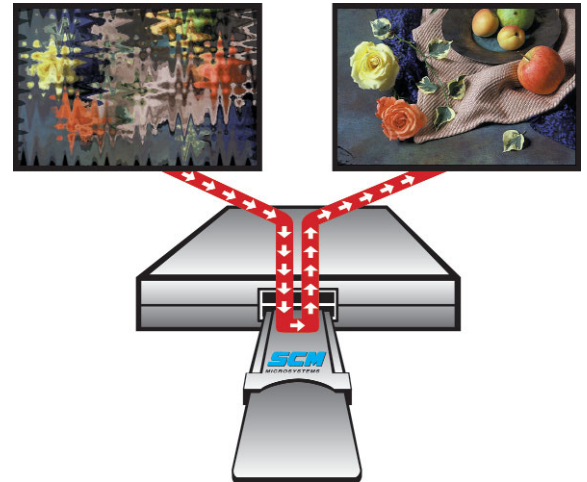

Conditional Access Module

CAM Application: Pay TV

- Descrambles premium and pay-per-view channels
- Enables consumer multiple choice services by inserting multiple modules in the same digital TV receiver
- Smart card support to enable renewable user identity and multiple authorization levels in a single home

CAM Features

- Plug and Play functionality
- Designed to worldwide standards for DVB, OpenCable™, NRSS-B, and PCMCIA
- Professional use for Multiprogram descrambling, iPPV, Pairing, etc., dependent on CA-type
- Proven technology
- Supports terrestrial, satellite and cable reception
- Secured firmware update via satellite download (OTA)